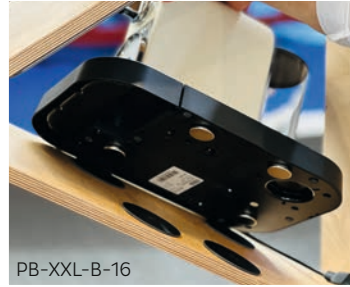

- Pads sind rückstandslos entfernbar
- Haften auf nahezu allen Oberflächen
- Mit klarem Wasser einfach zu reinigen
- Verlieren nie die Klebekraft
- Flexibel und mobil einsetzbar
- Kein Kleben und keine Rückstände

Vorzugsweise sollten silwy® Metall-Nano-Gel-Pads auf geschlossenen, versiegelten Oberflächen angebracht werden.

THE clever solution.

The silwy® system works without residues, holes or other annoying surface damages. All these annoyances belong to the past. The metal-nano-gel-pads (included in the scope of delivery) adhere to almost all surfaces, can be removed without any residue, are washable and therefore reusable. silwy® pads never lose their adhesive power. Convince yourself of this simply attractive invention.

- Pads can be removed without leaving any residue
- Stick to almost any surface
- Easy to clean with clear water
- Never lose their adhesive strength
- Flexible and mobile use
- No gluing and no residues

Preferably, silwy® metal-nano-gel-pads should be applied to closed, sealed surfaces.

Magnet-POWER-Bundle XXL