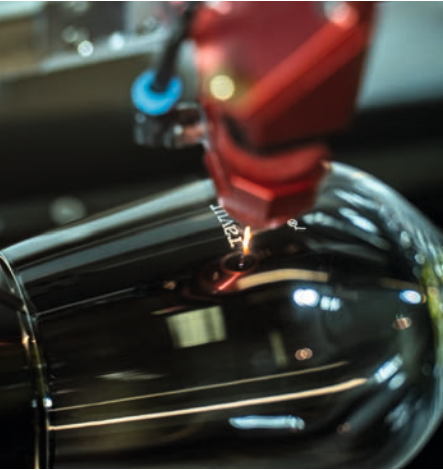

SHOP

Personalised printing and engraving.